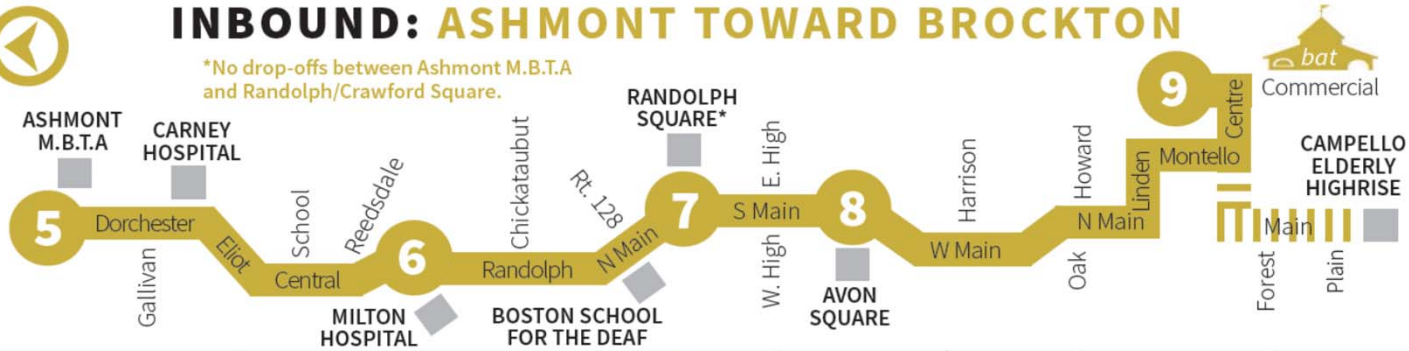

SATURDAY

INBOUND: ASHMONT TOWARD BROCKTON

*No drop-offs between Ashmont M.B.T.A and Randolph/Crawford Square.

5 Bus Leaves from Ashmont M.B.T.A	6 Bus arrives at Milton Hospital	7 Bus arrives at Randolph Square	8 Bus arrives at Avon Square	9 Bus ENDS at bat centre	Does Bus go on to Plain St.?
6:20 AM	6:27 AM	6:37 AM	6:41 AM	7:05 AM	
7:00 AM	7:07 AM	7:17 AM	7:21 AM	7:45 AM	
8:00 AM	8:07 AM	8:17 AM	8:21 AM	8:45 AM	
8:50 AM	EXPRESS	-	-	9:35 AM	
9:00 AM	9:07 AM	9:17 AM	9:21 AM	9:45 AM	
10:00 AM	10:07 AM	10:17 AM	10:21 AM	10:45 AM	
10:50 AM	EXPRESS	-	-	11:35 AM	
11:00 AM	11:07 AM	11:17 AM	11:21 AM	11:45 AM	
12:00 PM	12:07 PM	12:17 PM	12:21 PM	12:45 PM	
12:50 PM	EXPRESS	-	-	1:35 PM	
1:00 PM	1:07 PM	1:17 PM	1:21 PM	1:45 PM	
2:00 PM	2:07 PM	2:17 PM	2:21 PM	2:45 PM	
2:50 PM	EXPRESS	-	-	3:35 PM	
3:00 PM	3:07 PM	3:17 PM	3:21 PM	3:45 PM	
4:00 PM	4:07 PM	4:17 PM	4:21 PM	4:45 PM	
4:50 PM	EXPRESS	-	-	5:35 PM	
5:00 PM	5:07 PM	5:17 PM	5:21 PM	5:45 PM	
6:00 PM	6:07 PM	6:17 PM	6:21 PM	6:45 PM	
7:00 PM	7:07 PM	7:17 PM	7:21 PM	7:45 PM	
8:00 PM	8:07 PM	8:17 PM	8:21 PM	8:45 PM	
9:00 PM	9:07 PM	9:17 PM	9:21 PM	9:45 PM	
10:00 PM	10:07 PM	10:17 PM	10:21 PM	10:45 PM	
11:00 PM	11:07 PM	11:17 PM	11:21 PM	11:45 PM	