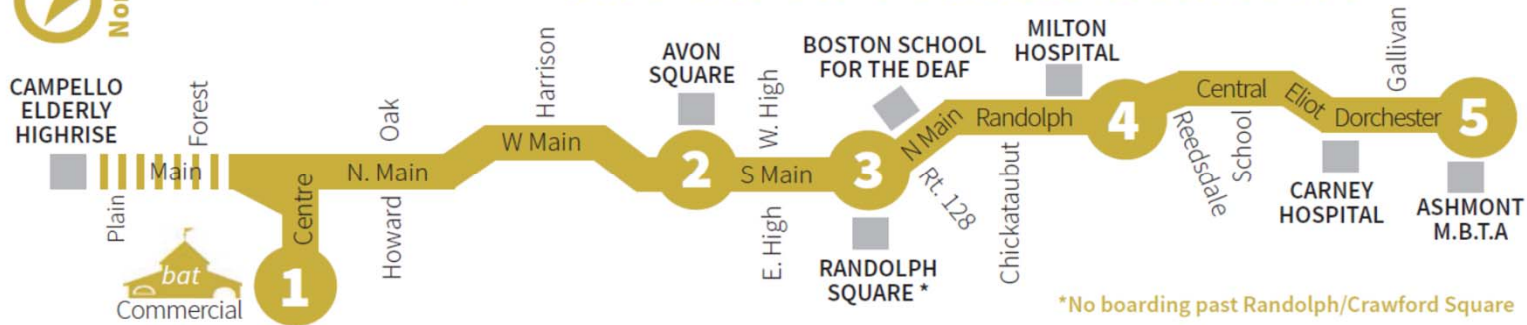

# SATURDAY

## OUTBOUND: BROCKTON TOWARD ASHMONT

Does Bus start at Plain St.?	1 Bus Starts at bat Centre		2 Bus arrives at Avon Square	3 Bus arrives at Randolph Square	4 Bus arrives at Milton Hospital	5 Bus arrives at Ashmont M.B.T.A
5:05 AM	5:20 AM		5:32 AM	5:36 AM	5:46 AM	6:05 AM
5:45 AM	6:00 AM		6:12 AM	6:16 AM	6:26 AM	6:45 AM
6:45 AM	7:00 AM		7:12 AM	7:16 AM	7:26 AM	7:45 AM
	7:00 AM	EXPRESS	-	-	-	7:45 AM
	8:00 AM		8:12 AM	8:16 AM	8:26 AM	8:45 AM
	8:00 AM	EXPRESS	-	-	-	8:45 AM
	9:00 AM		9:12 AM	9:16 AM	9:26 AM	9:45 AM
	10:00 AM		10:12 AM	10:16 AM	10:26 AM	10:45 AM
	10:00 AM	EXPRESS	-	-	-	10:45 AM
	11:00 AM		11:12 AM	11:16 AM	11:26 AM	11:45 AM
	12:00 PM		12:12 PM	12:16 PM	12:26 PM	12:45 PM
	12:00 PM	EXPRESS	-	-	-	12:45 PM
	1:00 PM		1:12 PM	1:16 PM	1:26 PM	1:45 PM
	2:00 PM		2:12 PM	2:16 PM	2:26 PM	2:45 PM
	2:00 PM	EXPRESS	-	-	-	2:45 PM
	3:00 PM		3:12 PM	3:16 PM	3:26 PM	3:45 PM
	4:00 PM		4:12 PM	4:16 PM	4:26 PM	4:45 PM
	4:00 PM	EXPRESS	-	-	-	4:45 PM
	5:00 PM		5:12 PM	5:16 PM	5:26 PM	5:45 PM
	6:00 PM		6:12 PM	6:16 PM	6:26 PM	6:45 PM
	7:00 PM		7:12 PM	7:16 PM	7:26 PM	7:45 PM
	8:00 PM		8:12 PM	8:16 PM	8:26 PM	8:45 PM
	9:00 PM		9:12 PM	9:16 PM	9:26 PM	9:45 PM
	10:00 PM		10:12 PM	10:16 PM	10:26 PM	10:45 PM